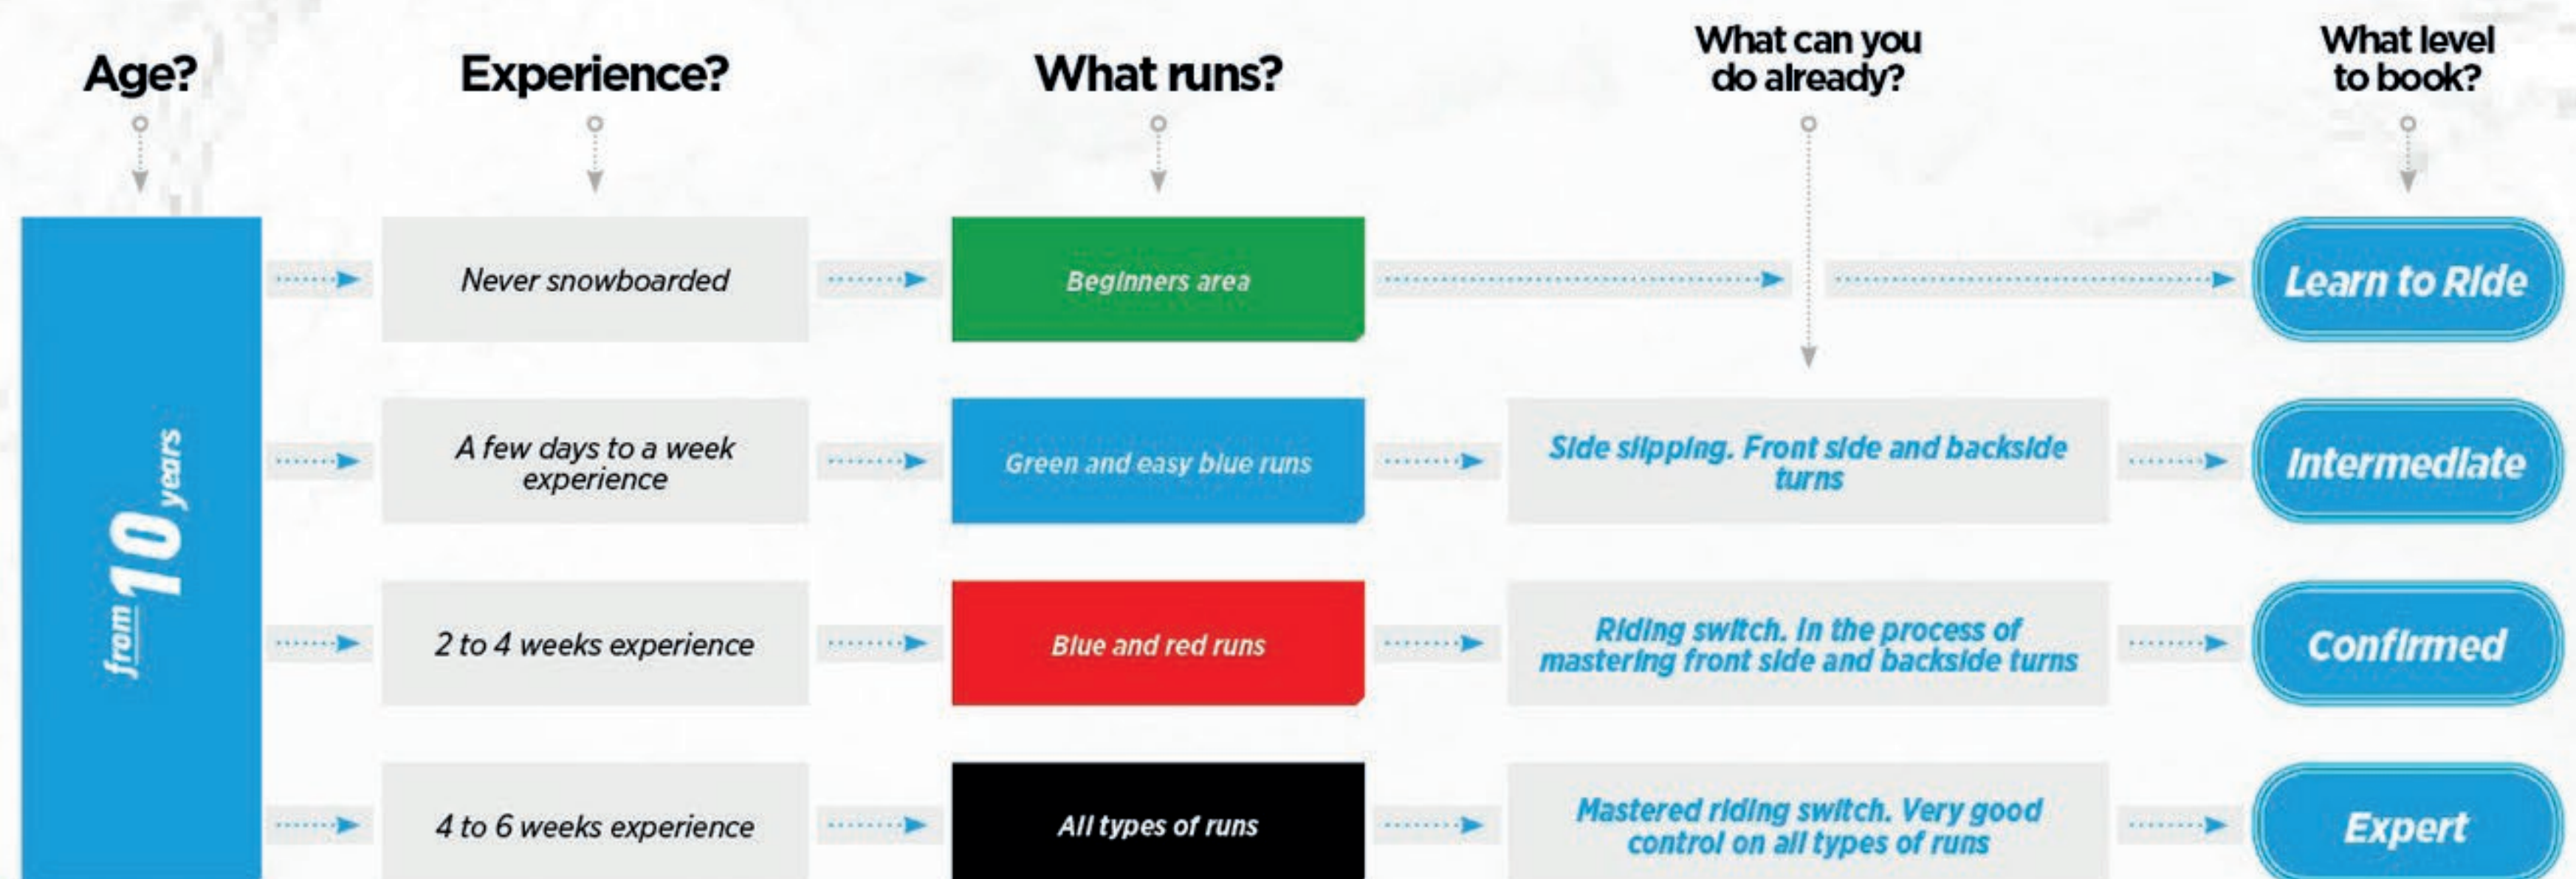

GROUP LEVEL FINDER

CHILDREN

GROUP LEVEL FINDER

SNOWBOARD

Private Lessons

Low

Standard

High

Morning 1hr between 9.00-12.00

1-2 people*

€54

€59

€65

Morning 3hrs 9.00-12.00

1-2 people*

€159

Adults from 13 years

6 mornings

€209

€239

€259

Group lessons run from Monday to Friday 09.00 to 11.30
and the Sunday from 09.30 to 11.30.

Low season: 19/11 - 17/12, 08/01 - 11/02, 05/03 - 01/04 and 16/04 - 29/04.
Standard season: 18/12 - 24/12, 01/01 - 07/01 and 26/02 - 04/03.
High season: 25/12 - 31/12, 12/02 - 25/02 and 02/04 - 15/04.