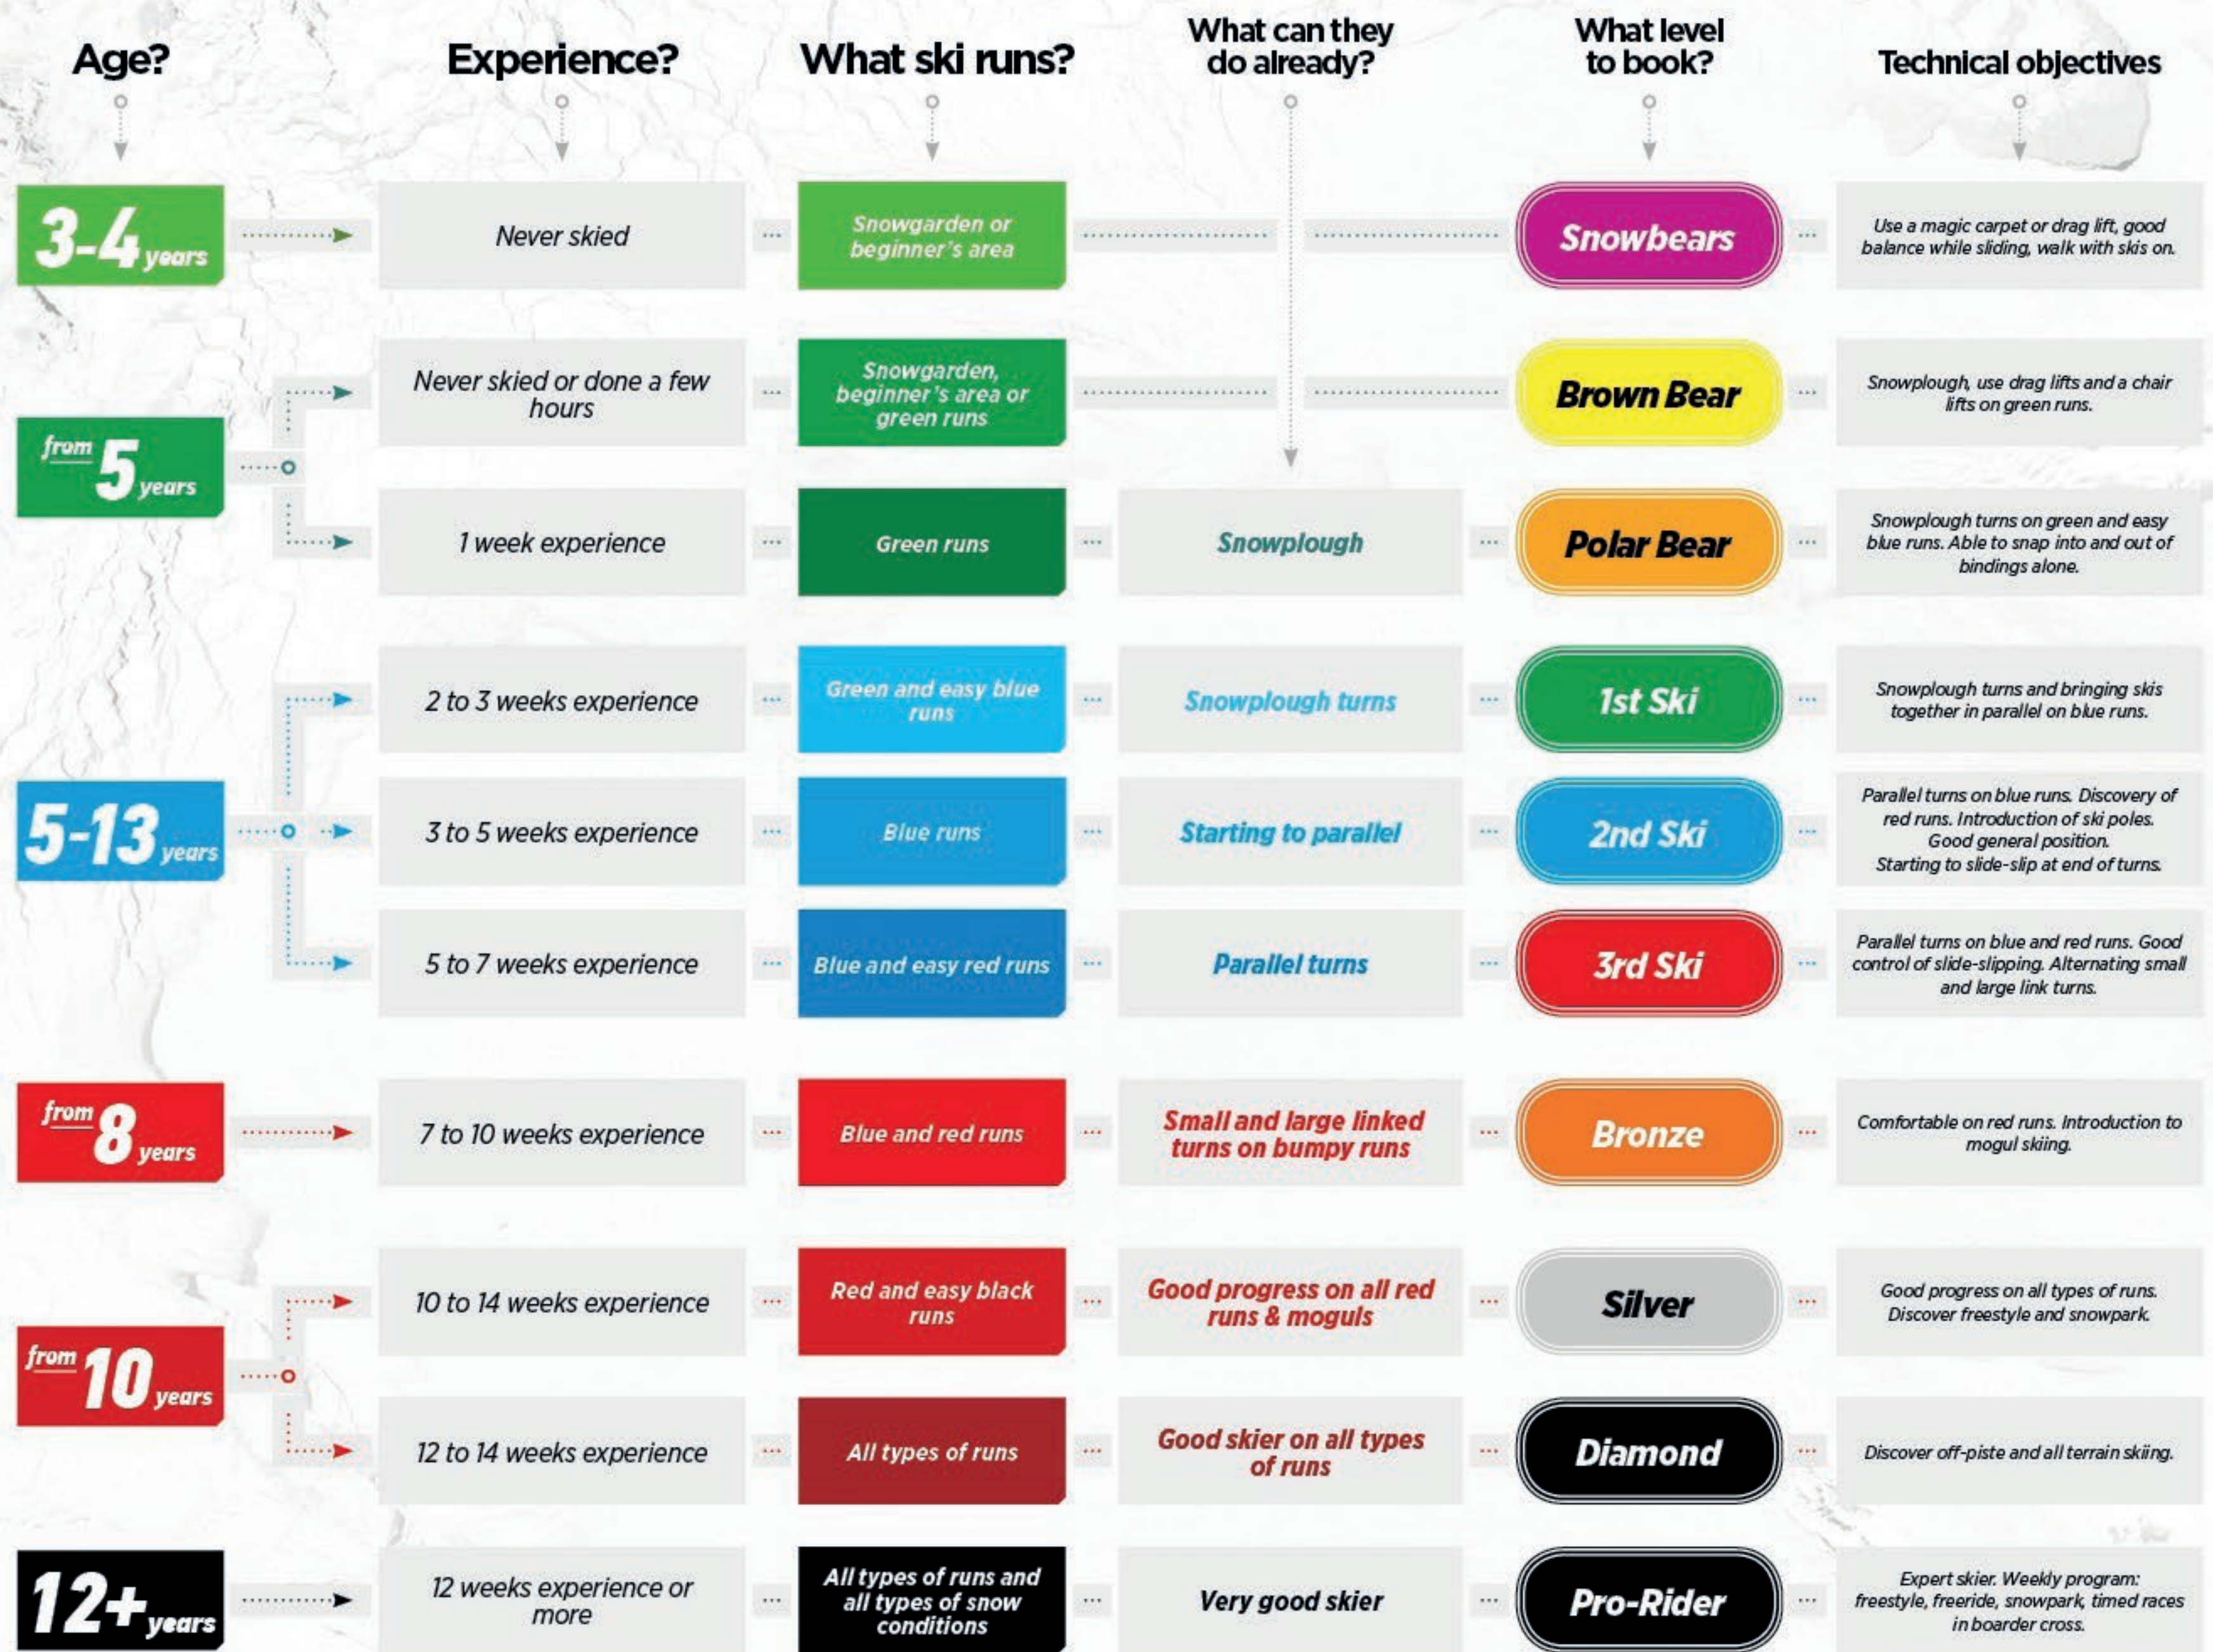

GROUP LEVEL FINDER

CHILDREN

GROUP LEVEL FINDER

SNOWBOARD

Private Lessons

Low

Standard

High

Morning 1hr between 9.00-12.00

1-2 people*

€54

€59

€65

Morning 3hrs 9.00-12.00

1-2 people*

€159

€175

€189

Afternoon 2hrs before 14.00

1-2 people*

€98

€109

€119

Afternoon 2hrs after 14.00

Adults from 13 years

6 mornings

€209

€239

€259

Group lessons run from Monday to Friday 09.00 to 11.30
and the Sunday from 09.30 to 11.30.

Low season: 19/11 - 17/12, 08/01 - 11/02, 05/03 - 01/04 and 16/04 - 29/04.
Standard season: 18/12 - 24/12, 01/01 - 07/01 and 26/02 - 04/03.
High season: 25/12 - 31/12, 12/02 - 25/02 and 02/04 - 15/04.